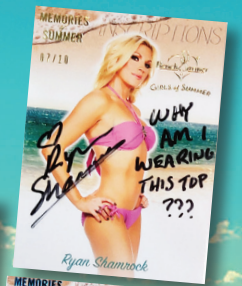

# GIRLS OF SUMMER SERIES 2

10  
CARDS PER BOX  
16  
BOXES PER CASE  
125  
CASE PRINT RUN

New QUAD PEARLS 1/1 (2/CASE)

New SUPER PEARLS (2/CASE)

New SUBSET  
GETTING LEI'D

New SUMMER SWATCH

INSCRIPTIONS  
NEW GIRLS