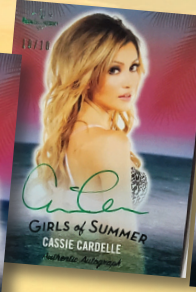

New AUTO DESIGN